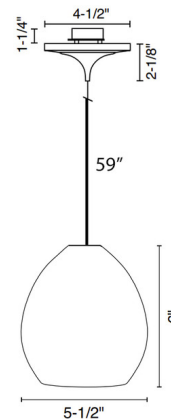

CLICK TO VIEW PRODUCT

Notes: