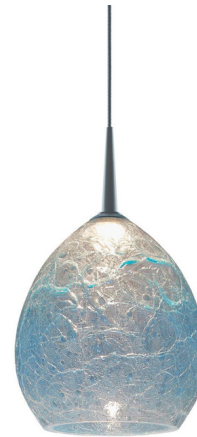

Lightology

lightology.com
866-954-4489
04-27-26

Project: _____

Company: _____

Location: _____ Fixture Type: _____

SPEC #: **BRC1130994**

Approved On: _____ Approved By: _____

Vibe LED Pendant

By Bruck

Description

The Vibe LED Pendant brings a clean decorative look to your space. The tapered dome shaped mouth blown glass looks crackled, and casts warm shadows across your room. Beautiful alone, or group together for your own unique look.

Specifications

COLOR Glacier
BODY FINISH Matte Chrome
WATTAGE 7W
DIMMER Low Voltage Electronic
DIMENSIONS 5.5"W x 6"H
INTEGRATED LED MODULE 1x LED/7W/120-277V LED
COUNTRY OF ORIGIN Italy

Technical Information

LAMP LIFE 50000 hours
COLOR RENDERING 90 CRI
LAMP COLOR 3000K
LUMENS/WATT 64.29
LUMINOUS FLUX 450 lumens

Shown in matte chrome / glacier

CLICK TO VIEW PRODUCT

Notes: