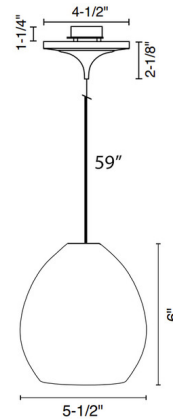

CLICK TO VIEW PRODUCT

Notes: