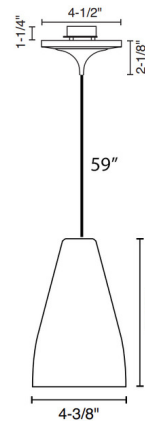

CLICK TO VIEW PRODUCT

Notes: