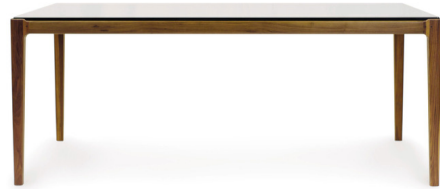

## Lisse Glass Top Dining Table By Copeland Furniture

### Description

The Lisse Dining Table will elevate the feel of your dining room with this glass top table. Sure to make a statement, it will immediately make your space feel more host-worthy. The sleek 15mm glass top adds a dynamic look, while the walnut wood with low sheen provides a strong and sturdy base. Use this tempered glass table to add a unique look to your indoor dining spaces.

Shown in natural walnut

### Specifications

COLOR	N/A
BODY FINISH	Natural Walnut
WATTAGE	N/A
DIMMER	N/A
DIMENSIONS	72"W x 29.5"H x 42"D
BULB	N/A
COUNTRY OF ORIGIN	United States

CLICK TO VIEW PRODUCT

Notes: