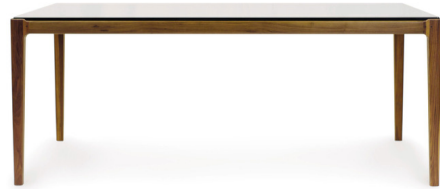

Lightology

lightology.com
866-954-4489
04-27-26

Project: _____

Company: _____

Location: _____ Fixture Type: _____

SPEC #: **CPD1131002**

Approved On: _____ Approved By: _____

Lisse Glass Top Dining Table By Copeland Furniture

Description

The Lisse Dining Table will elevate the feel of your dining room with this glass top table. Sure to make a statement, it will immediately make your space feel more host-worthy. The sleek 15mm glass top adds a dynamic look, while the walnut wood with low sheen provides a strong and sturdy base. Use this tempered glass table to add a unique look to your indoor dining spaces.

Shown in natural walnut

Specifications

COLOR	N/A
BODY FINISH	Natural Walnut
WATTAGE	N/A
DIMMER	N/A
DIMENSIONS	72"W x 29.5"H x 42"D
BULB	N/A
COUNTRY OF ORIGIN	United States

CLICK TO VIEW PRODUCT

Notes: