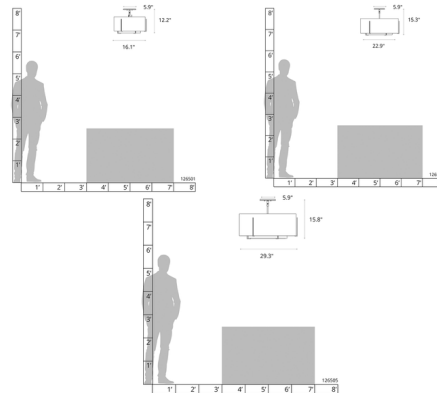

### Description

The Exos Double Shade Semi Flush Ceiling Light brings a clean bold look to your interior space. Dual drum shaped fabric shades are cradled by hand forged steel bars. Outer shade is available in a variety of colors that compliment the Natural Anna inner shade. Available in three sizes. Slope ceiling adaptable to 45 degrees. Lifetime Limited Warranty when installed in residential setting. Handcrafted to order by skilled artisans in Vermont, USA.

### Specifications

COLOR	Flax
BODY FINISH	Dark Smoke
WATTAGE	100W
DIMMER	Standard 120V
DIMENSIONS	16.1"W x 12.2"H
BULB NOT INCLUDED	1 x A19/Medium (E26)/100W/120V Incandescent
OTHER BULB OPTIONS	1 x A19/Medium (E26)/120V LED
COUNTRY OF ORIGIN	United States

### Technical Information

PRODUCT DIMENSIONS	Canopy: 6.125" Dia
--------------------	--------------------

CLICK TO VIEW PRODUCT

Notes: