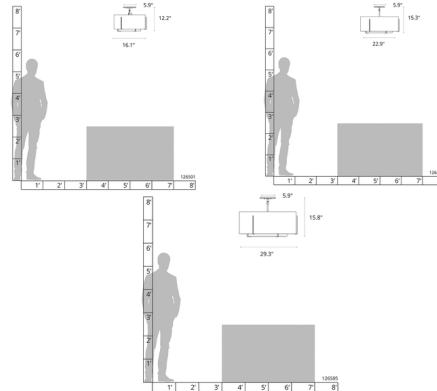

Description

The Exos Double Shade Semi Flush Ceiling Light brings a clean bold look to your interior space. Dual drum shaped fabric shades are cradled by hand forged steel bars. Outer shade is available in a variety of colors that compliment the Natural Anna inner shade. Available in three sizes. Slope ceiling adaptable to 45 degrees. Lifetime Limited Warranty when installed in residential setting. Handcrafted to order by skilled artisans in Vermont, USA.

Shown in dark smoke / flax

Specifications

COLOR	Flax
BODY FINISH	Dark Smoke
WATTAGE	100W
DIMMER	Standard 120V
DIMENSIONS	16.1\"W x 12.2\"H
BULB NOT INCLUDED	1 x A19/Medium (E26)/100W/120V Incandescent
OTHER BULB OPTIONS	1 x A19/Medium (E26)/120V LED
COUNTRY OF ORIGIN	United States

Technical Information

PRODUCT DIMENSIONS	Canopy: 6.125\" Dia
--------------------	---------------------

CLICK TO VIEW PRODUCT

Notes: