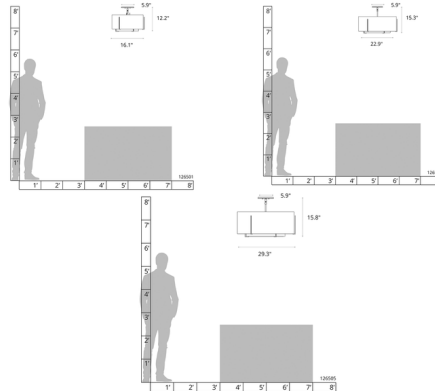

Description

The Exos Double Shade Semi Flush Ceiling Light brings a clean bold look to your interior space. Dual drum shaped fabric shades are cradled by hand forged steel bars. Outer shade is available in a variety of colors that compliment the Natural Anna inner shade. Available in three sizes. Slope ceiling adaptable to 45 degrees. Lifetime Limited Warranty when installed in residential setting. Handcrafted to order by skilled artisans in Vermont, USA.

Shown in dark smoke / flax

Specifications

COLOR	Flax
BODY FINISH	Dark Smoke
WATTAGE	100W
DIMMER	Standard 120V
DIMENSIONS	16.1\"W x 12.2\"H
BULB NOT INCLUDED	1 x A19/Medium (E26)/100W/120V Incandescent
OTHER BULB OPTIONS	1 x A19/Medium (E26)/120V LED
COUNTRY OF ORIGIN	United States

Technical Information

PRODUCT DIMENSIONS	Canopy: 6.125\" Dia
--------------------	---------------------

CLICK TO VIEW PRODUCT

Notes: