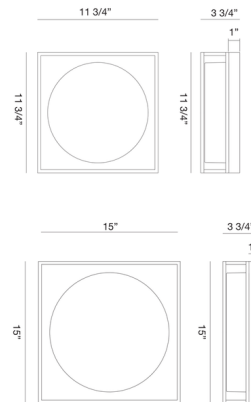

CLICK TO VIEW PRODUCT

Notes: