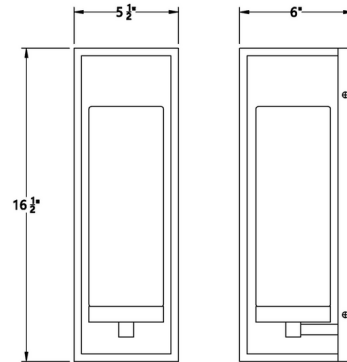

Specifications

COLOR	Opal White
BODY FINISH	Satin Black
WATTAGE	60W
DIMMER	Standard 120V
DIMENSIONS	5.5"W x 16.5"H x 6"D
BULB NOT INCLUDED	1 x T10/Medium (E26)/60W/120V Incandescent
OTHER BULB OPTIONS	1 x T10/Medium (E26)/120V LED
COUNTRY OF ORIGIN	China