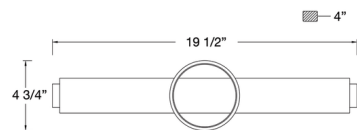

Lightology

lightology.com
866-954-4489
06-30-26

Project: _____

Company: _____

Location: _____ Fixture Type: _____

SPEC #: **EUFT131495**

Approved On: _____ Approved By: _____

Santoro Bathroom Vanity Light

By Eurofase

Description

The Santoro Bathroom Vanity Light is made of an opal white glass bar threaded through a metal drum support piece, offering a simple contemporary look for your space. The glass bar glows with LED light, providing plenty of ambient lighting. This fixture can be installed horizontally or vertically.

Specifications

COLOR . . . . . Opal White
BODY FINISH . . . . . Gold
WATTAGE 20W
DIMMER . . . . . Low Voltage Electronic
DIMENSIONS . . . . . 19.5"W x 4.75"H x 4"D
INTEGRATED LED MODULE . . . . . 1 x LED/20W/120V LED
COUNTRY OF ORIGIN . . . . . China

Technical Information

COLOR RENDERING . . . . . 90 CRI
LAMP COLOR 3000K
LUMENS/WATT 54.00
LUMINOUS FLUX . . . . . 1080 lumens

Shown in gold / opal white

CLICK TO VIEW PRODUCT

Notes: