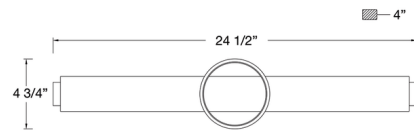

Lightology

lightology.com
866-954-4489
06-30-26

Project: _____

Company: _____

Location: _____ Fixture Type: _____

SPEC #: **EUFT131495**

Approved On: _____ Approved By: _____

Santoro Bathroom Vanity Light

By Eurofase

Description

The Santoro Bathroom Vanity Light is made of an opal white glass bar threaded through a metal drum support piece, offering a simple contemporary look for your space. The glass bar glows with LED light, providing plenty of ambient lighting. This fixture can be installed horizontally or vertically.

Specifications

COLOR . . . . . Opal White
BODY FINISH . . . . . Gold
WATTAGE 20W
DIMMER . . . . . Low Voltage Electronic
DIMENSIONS . . . . . 19.5"W x 4.75"H x 4"D
INTEGRATED LED MODULE . . . . . 1 x LED/20W/120V LED
COUNTRY OF ORIGIN . . . . . China

Technical Information

COLOR RENDERING . . . . . 90 CRI
LAMP COLOR 3000K
LUMENS/WATT 54.00
LUMINOUS FLUX . . . . . 1080 lumens

Shown in gold / opal white

CLICK TO VIEW PRODUCT

Notes: