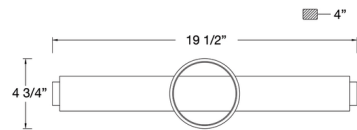

Lightology

lightology.com
866-954-4489
04-22-26

Project: _____

Company: _____

Location: _____ Fixture Type: _____

SPEC #: **EUFT131495**

Approved On: _____ Approved By: _____

Santoro Bathroom Vanity Light By Eurofase

Description

The Santoro Bathroom Vanity Light is made of an opal white glass bar threaded through a metal drum support piece, offering a simple contemporary look for your space. The glass bar glows with LED light, providing plenty of ambient lighting. This fixture can be installed horizontally or vertically.

Specifications

COLOR . . . . . Opal White
BODY FINISH . . . . . Gold
WATTAGE 20W
DIMMER . . . . . Low Voltage Electronic
DIMENSIONS . . . . . 19.5"W x 4.75"H x 4"D
INTEGRATED LED MODULE . . . . . 1 x LED/20W/120V LED
COUNTRY OF ORIGIN . . . . . China

Technical Information

COLOR RENDERING . . . . . 90 CRI
LAMP COLOR 3000K
LUMENS/WATT 54.00
LUMINOUS FLUX . . . . . 1080 lumens

Shown in gold / opal white

CLICK TO VIEW PRODUCT

Notes: