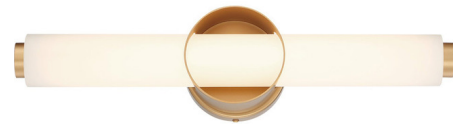

### Description

The Santoro Bathroom Vanity Light is made of an opal white glass bar threaded through a metal drum support piece, offering a simple contemporary look for your space. The glass bar glows with LED light, providing plenty of ambient lighting. This fixture can be installed horizontally or vertically.

### Specifications

COLOR . . . . . Opal White  
BODY FINISH . . . . . Gold  
WATTAGE . . . . . 20W  
DIMMER . . . . . Low Voltage Electronic  
DIMENSIONS . . . . . 19.5"W x 4.75"H x 4"D  
INTEGRATED LED MODULE . . . . . 1 x LED/20W/120V LED  
COUNTRY OF ORIGIN . . . . . China

### Technical Information

COLOR RENDERING . . . . . 90 CRI  
LAMP COLOR . . . . . 3000K  
LUMENS/WATT . . . . . 54.00  
LUMINOUS FLUX . . . . . 1080 lumens

Shown in gold / opal white

CLICK TO VIEW PRODUCT