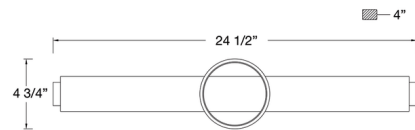

Lightology

lightology.com
866-954-4489
04-22-26

Project: _____

Company: _____

Location: _____ Fixture Type: _____

SPEC #: **EUFT131495**

Approved On: _____ Approved By: _____

Santoro Bathroom Vanity Light By Eurofase

Description

The Santoro Bathroom Vanity Light is made of an opal white glass bar threaded through a metal drum support piece, offering a simple contemporary look for your space. The glass bar glows with LED light, providing plenty of ambient lighting. This fixture can be installed horizontally or vertically.

Specifications

COLOR . . . . . Opal White
BODY FINISH . . . . . Gold
WATTAGE 20W
DIMMER . . . . . Low Voltage Electronic
DIMENSIONS . . . . . 19.5"W x 4.75"H x 4"D
INTEGRATED LED MODULE . . . . . 1 x LED/20W/120V LED
COUNTRY OF ORIGIN . . . . . China

Technical Information

COLOR RENDERING . . . . . 90 CRI
LAMP COLOR 3000K
LUMENS/WATT 54.00
LUMINOUS FLUX . . . . . 1080 lumens

Shown in gold / opal white

CLICK TO VIEW PRODUCT

Notes: