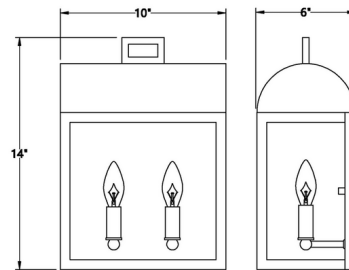

### Specifications

COLOR	Clear
BODY FINISH	Satin Black
WATTAGE	18W
DIMMER	Standard 120V
DIMENSIONS	10"W x 14"H x 6"D
BULB NOT INCLUDED	2 x B10/Candelabra (E12)/9W/120V LED
OTHER BULB OPTIONS	2 x B10/Candelabra (E12)/120V LED
COUNTRY OF ORIGIN	China