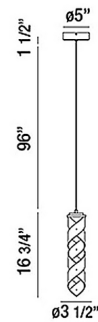

CLICK TO VIEW PRODUCT

Notes: