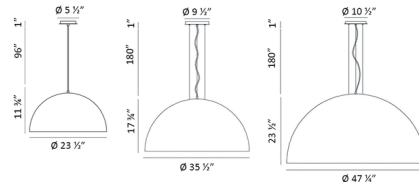

CLICK TO VIEW PRODUCT

Notes: