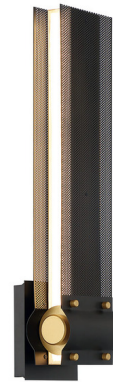

Lightology

lightology.com
866-954-4489
04-25-26

Project: _____

Company: _____

Location: _____ Fixture Type: _____

SPEC #: **EUF1131595**

Approved On: _____ Approved By: _____

Admiral Outdoor Wall Sconce By Eurofase

Description

LED light shines from behind filigreed metalwork on the Admiral Outdoor Wall Sconce, offering warm illumination. The light is softened through white polycarbonate diffusers. This sconce adds a bold presence to your outdoor space, with its black and gold colored finish and rivet details. The 31 inch sconce can be mounted horizontally or vertically. Dimmable with a TRIAC dimmer.

Shown in black / white

Specifications

COLOR White
BODY FINISH Black
WATTAGE 30W
DIMMER Low Voltage Electronic
DIMENSIONS 5.25"W x 19.25"H x 3.75"D
INTEGRATED LED MODULE 1 x LED/30W/120V LED
COUNTRY OF ORIGIN China