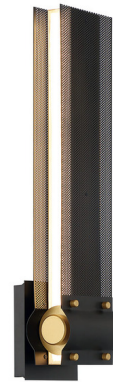

Lightology

lightology.com
866-954-4489
07-10-26

Project: _____

Company: _____

Location: _____ Fixture Type: _____

SPEC #: **EUF1131595**

Approved On: _____ Approved By: _____

Admiral Outdoor Wall Sconce By Eurofase

Description

LED light shines from behind filigreed metalwork on the Admiral Outdoor Wall Sconce, offering warm illumination. The light is softened through white polycarbonate diffusers. This sconce adds a bold presence to your outdoor space, with its black and gold colored finish and rivet details. The 31 inch sconce can be mounted horizontally or vertically. Dimmable with a TRIAC dimmer.

Shown in black / white

Specifications

COLOR White
BODY FINISH Black
WATTAGE 30W
DIMMER Low Voltage Electronic
DIMENSIONS 5.25"W x 19.25"H x 3.75"D
INTEGRATED LED MODULE 1 x LED/30W/120V LED
COUNTRY OF ORIGIN China