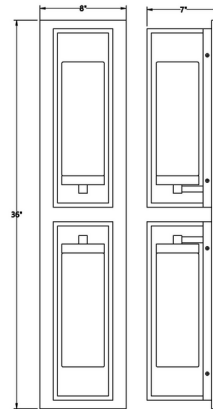

Shown in satin black / opal white

Specifications

COLOR	Opal White
BODY FINISH	Satin Black
WATTAGE	120W
DIMMER	Standard 120V
DIMENSIONS	8"W x 36"H x 7"D
BULB NOT INCLUDED	2 x T10/Medium (E26)/60W/120V Incandescent
OTHER BULB OPTIONS	2 x T10/Medium (E26)/120V LED
COUNTRY OF ORIGIN	China

CLICK TO VIEW PRODUCT

Notes: