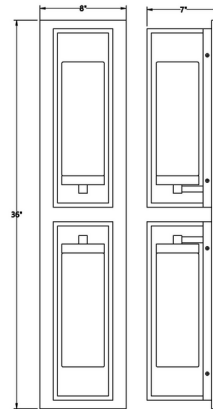

### Specifications

COLOR	Opal White
BODY FINISH	Satin Black
WATTAGE	120W
DIMMER	Standard 120V
DIMENSIONS	8"W x 36"H x 7"D
BULB NOT INCLUDED	2 x T10/Medium (E26)/60W/120V Incandescent
OTHER BULB OPTIONS	2 x T10/Medium (E26)/120V LED
COUNTRY OF ORIGIN	China