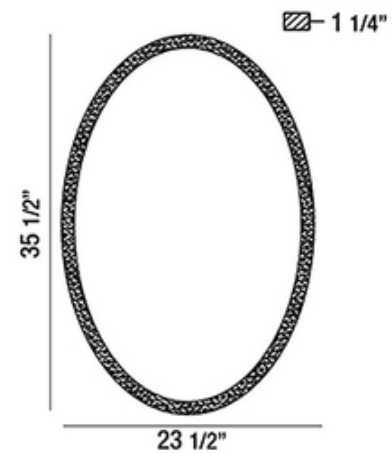

COMPANY	PROJECT	FIXTURE TYPE	APPROVED BY	DATE