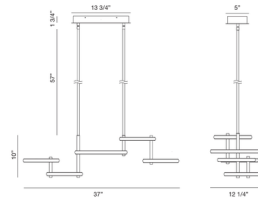

CLICK TO VIEW PRODUCT

Notes: