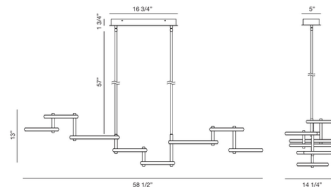

CLICK TO VIEW PRODUCT

Notes: