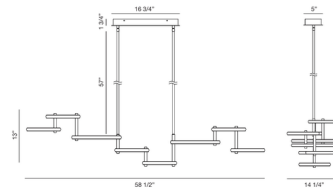

CLICK TO VIEW PRODUCT

Notes: