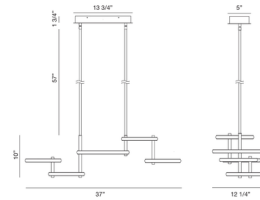

CLICK TO VIEW PRODUCT

Notes: