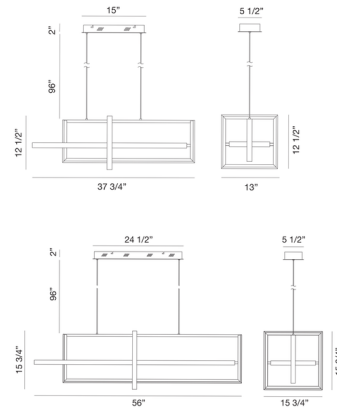

CLICK TO VIEW PRODUCT

Notes: