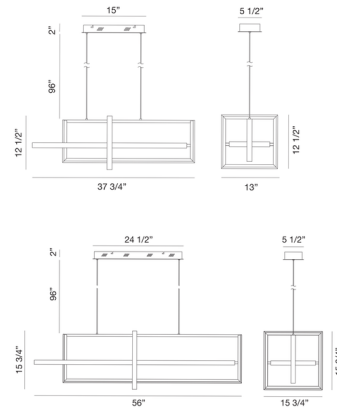

### Specifications

COLOR . . . . . N/A  
 BODY FINISH . . . . . Gold  
 WATTAGE . . . . . 114W  
 DIMMER . . . . . Standard 120V  
 DIMENSIONS . . . . . 37.75"L x 13"W x 12.5"H  
 INTEGRATED LED MODULE . . . . . 1 x LED/114W/120V LED  
 COUNTRY OF ORIGIN . . . . . China