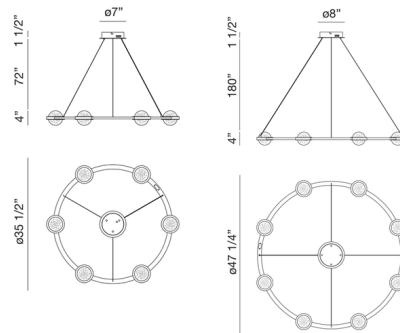

Description

With seeded glass orbs set in a ring that seems to float in the air, the Circolo Chandelier provides an enchanting glow for your space. Dimmable with a TRIAC dimmer.

Specifications

COLOR	Clear
BODY FINISH	Black
WATTAGE	34W
DIMMER	Standard 120V
DIMENSIONS	35.5"W x 4"H
INTEGRATED LED MODULE	6 x LED/5.67W/120V LED
COUNTRY OF ORIGIN	China

Technical Information

COLOR RENDERING	90 CRI
LAMP COLOR	3500K
LUMENS/WATT	388.01
LUMINOUS FLUX	2200 lumens

Shown in black / clear

CLICK TO VIEW PRODUCT

Notes: