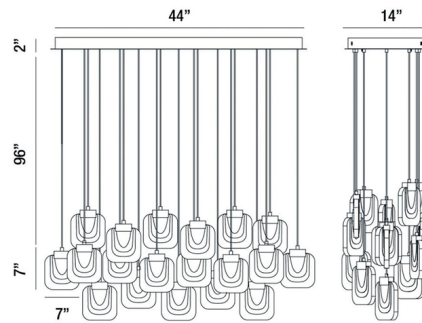

CLICK TO VIEW PRODUCT

Notes: