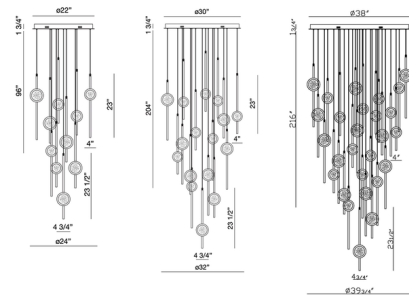

Description

Clear seeded glass orbs set on dangling metal rods light up the Barletta Chandelier, a dazzling piece that is perfect for illuminating contemporary living rooms and entryways. Dimmable with a TRIAC dimmer. The 39.75 inch chandelier is Title 24 compliant. Note: the 32 inch and 39.75 inch chandeliers require a junction box rated for fixtures weighing over 50 pounds.

Specifications

COLOR Clear Seeded
 BODY FINISH Gold / Black
 WATTAGE 57W
 DIMMER Low Voltage Electronic
 DIMENSIONS 24"W x 23.5"H
 INTEGRATED LED MODULE 10 x LED/5.7W/120V LED
 COUNTRY OF ORIGIN China

Technical Information

COLOR RENDERING 90 CRI
 LAMP COLOR 3500K
 LUMENS/WATT 403.51
 LUMINOUS FLUX 2300 lumens

Shown in gold / black / clear seeded

CLICK TO VIEW PRODUCT

Notes: