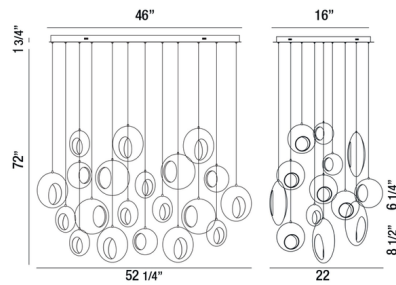

CLICK TO VIEW PRODUCT

Notes: