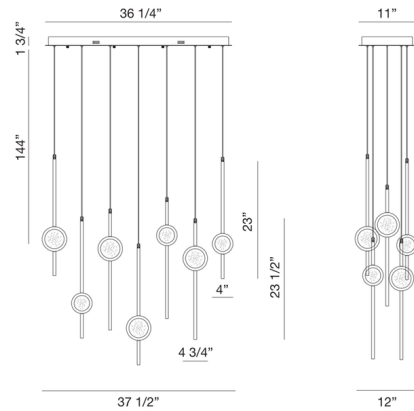

### Specifications

COLOR . . . . . Clear Seeded  
 BODY FINISH . . . . . Gold / Black  
 WATTAGE . . . . . 68W  
 DIMMER . . . . . Low Voltage Electronic  
 DIMENSIONS . . . . . 37.5"L x 12"W x 23.5"H  
 INTEGRATED LED MODULE . . . . . 12 x LED/5.67W/120V LED  
 COUNTRY OF ORIGIN . . . . . China

### Technical Information

COLOR RENDERING . . . . . 90 CRI  
 LAMP COLOR . . . . . 3500K  
 LUMENS/WATT . . . . . 485.01  
 LUMINOUS FLUX . . . . . 2750 lumens

Shown in gold / black / clear seeded

CLICK TO VIEW PRODUCT