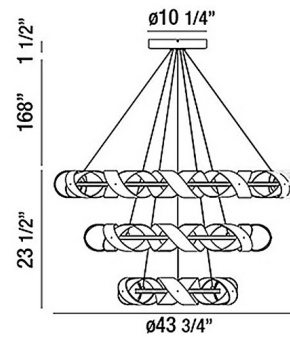

CLICK TO VIEW PRODUCT

Notes: