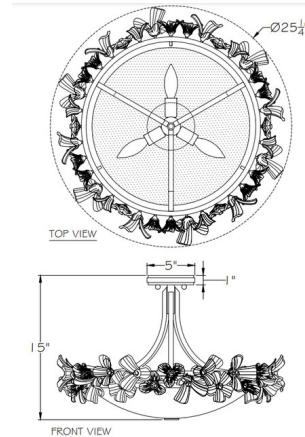

Description

The Azu Semi Flush Ceiling Light Fixture is inspired by the Spanish Madonna Lily, Azucena. This jeweled piece brings a flirtatious interplay of crystal floral adornments, creating a romantic atmosphere in your room.

Shown in white gesso / crystal

Specifications

COLOR	Crystal
BODY FINISH	White Gesso
WATTAGE	18W
DIMMER	Standard 120V
DIMENSIONS	25.25"W x 15"H
BULB NOT INCLUDED	3 x CA10/Candelabra (E12)/6W/120V LED
COUNTRY OF ORIGIN	United States