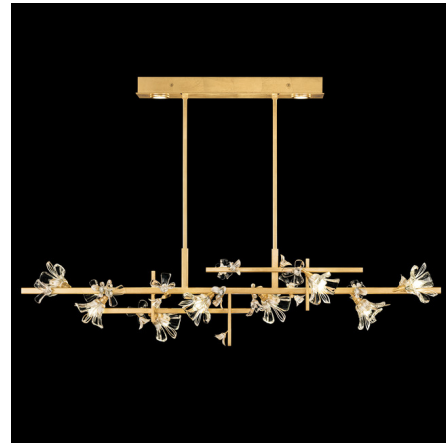

Lightology

lightology.com
866-954-4489
05-17-26

Project: _____

Company: _____

Location: _____ Fixture Type: _____

SPEC #: **FAL1131781**

Approved On: _____ Approved By: _____

Azu Linear Pendant By Fine Art Handcrafted Lighting

Description

The Azu Linear Pendant is inspired by the Spanish Madonna Lily, Azucena. This jeweled piece brings a flirtatious interplay of crystal floral adornments, creating a romantic atmosphere in your room.

Shown in gold leaf / crystal

Specifications

COLOR Crystal
BODY FINISH Gold Leaf
WATTAGE 60W
DIMMER Standard 120V
DIMENSIONS 65"L x 17.25"W x 15"H
BULB NOT INCLUDED 10 x MR16/Medium (E26)/6W/120V LED
COUNTRY OF ORIGIN United States

Technical Information

PRODUCT DIMENSIONS Min/Max Adjustable Length: 18" - 88"

CLICK TO VIEW PRODUCT

Notes: