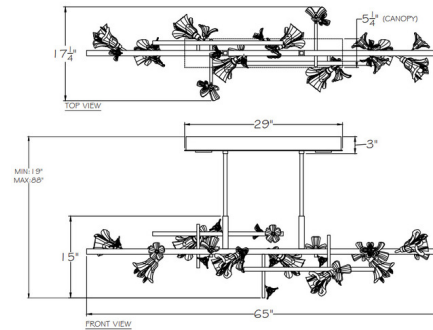

Shown in gold leaf / crystal

Specifications

COLOR Crystal
BODY FINISH Gold Leaf
WATTAGE 60W
DIMMER Standard 120V
DIMENSIONS 65"L x 17.25"W x 15"H
BULB NOT INCLUDED 10 x MR16/Medium (E26)/6W/120V LED
COUNTRY OF ORIGIN United States

Technical Information

PRODUCT DIMENSIONS Min/Max Adjustable Length: 18" - 88"

CLICK TO VIEW PRODUCT

Notes: