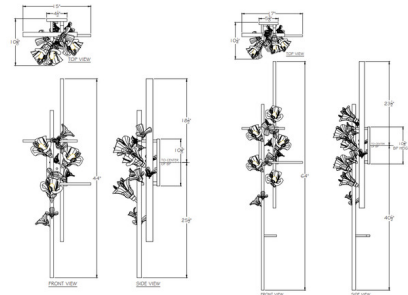

Specifications

COLOR . . . . . Crystal
BODY FINISH . . . . . White Gesso
WATTAGE 18W
DIMMER . . . . . Standard 120V
DIMENSIONS . . . . . 15"W x 44"H x 10.3"D
BULB NOT INCLUDED . . . . . 3 x CA10/Candelabra (E12)/6W/120V LED
COUNTRY OF ORIGIN . . . . . United States

CLICK TO VIEW PRODUCT

Notes: