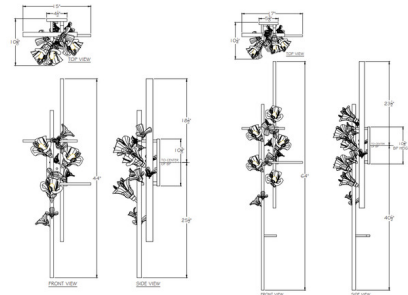

Shown in white gesso / crystal

Specifications

COLOR Crystal
BODY FINISH White Gesso
WATTAGE 18W
DIMMER Standard 120V
DIMENSIONS 15"W x 44"H x 10.3"D
BULB NOT INCLUDED 3 x CA10/Candelabra (E12)/6W/120V LED
COUNTRY OF ORIGIN United States