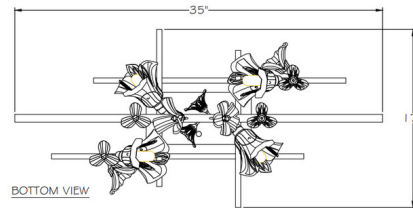

By Fine Art Handcrafted Lighting

Description

The Azu Ceiling Light Fixture is inspired by the Spanish Madonna Lily, Azucena. This jeweled piece brings a flirtatious interplay of crystal floral adornments, creating a romantic atmosphere in your room.

Shown in silver leaf / crystal

Specifications

COLOR	Crystal
BODY FINISH	Silver Leaf
WATTAGE	24W
DIMMER	Standard 120V
DIMENSIONS	35"W x 8.8"H x 17"D
BULB NOT INCLUDED	4 x CA10/Candelabra (E12)/6W/120V LED
COUNTRY OF ORIGIN	United States