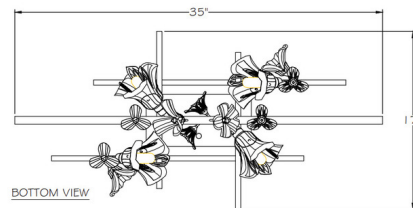

Shown in silver leaf / crystal

Specifications

COLOR	Crystal
BODY FINISH	Silver Leaf
WATTAGE	24W
DIMMER	Standard 120V
DIMENSIONS	35"W x 8.8"H x 17"D
BULB NOT INCLUDED	4 x CA10/Candelabra (E12)/6W/120V LED
COUNTRY OF ORIGIN	United States