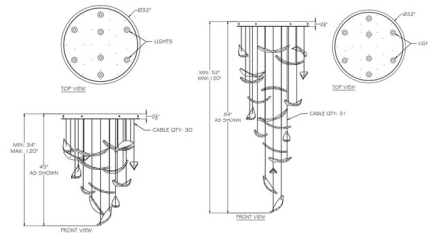

Description

The Elevate Pages Round Pendant raises your room to new heights with its shimmering pages that reflect light and shadows across your space. Each page is composed of two pieces of fused glass, appearing to flow from the cables. Not suitable for vaulted ceilings. Note: Due to the weight of this fixture, additional ceiling support is required.

Specifications

COLOR Blank
 BODY FINISH Gold Leaf
 WATTAGE 52W
 DIMMER Standard 120V
 DIMENSIONS 37.5"W x 34"H
 BULB INCLUDED 8 x MR16/GU10/6.5W/120V LED
 COUNTRY OF ORIGIN United States

Technical Information

PRODUCT DIMENSIONS Min/Max Adjustable Length: 34" - 120"
 LAMP COLOR 2700K
 LUMENS/WATT 615.38
 LUMINOUS FLUX 4000 lumens

Shown in gold leaf / blank

CLICK TO VIEW PRODUCT

Notes: