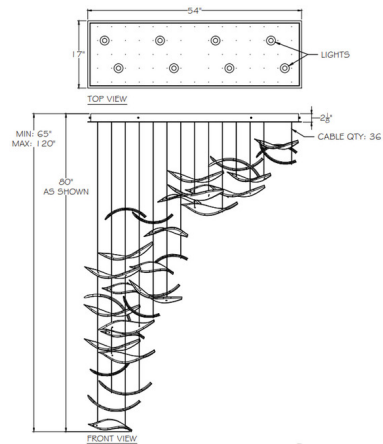

Description

The Elevate Pages Waterfall Pendant raises your room to new heights with its shimmering pages that reflect light and shadows across your space. Each page is composed of two pieces of fused glass, appearing to flow from the cables. Not suitable for vaulted ceilings. Note: Due to the weight of this fixture, additional ceiling support is required.

Specifications

COLOR Blank
 BODY FINISH Gold Leaf
 WATTAGE 52W
 DIMMER Standard 120V
 DIMENSIONS 54"W x 65"H x 17"D
 BULB INCLUDED 8 x MR16/GU10/6.5W/120V LED
 COUNTRY OF ORIGIN United States

Technical Information

PRODUCT DIMENSIONS Min/Max Adjustable Length: 65" - 120"
 LAMP COLOR 2700K
 LUMENS/WATT 615.38
 LUMINOUS FLUX 4000 lumens

Shown in gold leaf / blank

CLICK TO VIEW PRODUCT

Notes: