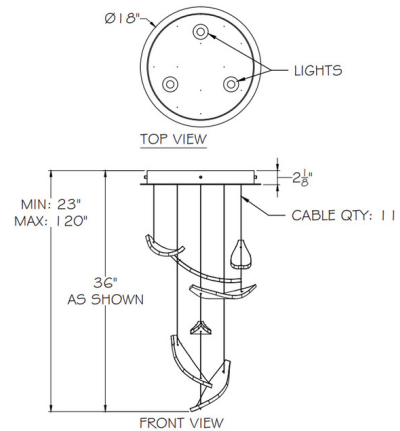

### Specifications

COLOR . . . . . Blank  
 BODY FINISH . . . . . Silver Leaf  
 WATTAGE . . . . . 19.5W  
 DIMMER . . . . . Standard 120V  
 DIMENSIONS . . . . . 23"W x 23"H  
 BULB INCLUDED . . . . . 3 x MR16/GU10/6.5W/120V LED  
 COUNTRY OF ORIGIN . . . . . United States

### Technical Information

PRODUCT DIMENSIONS . . . . . Min/Max Adjustable Length: 23" - 120"  
 LAMP COLOR . . . . . 2700K  
 LUMENS/WATT . . . . . 230.77  
 LUMINOUS FLUX . . . . . 1500 lumens

Shown in silver leaf / blank