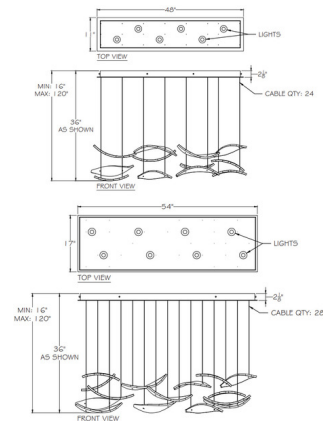

### Description

The Elevate Pages Linear Pendant raises your room to new heights with its shimmering pages that reflect light and shadows across your space. Each page is composed of two pieces of fused glass, appearing to flow from the cables. Not suitable for vaulted ceilings. Note: Due to the weight of this fixture, additional ceiling support is required.

### Specifications

COLOR . . . . . Frozen  
 BODY FINISH . . . . . Silver Leaf  
 WATTAGE . . . . . 39W  
 DIMMER . . . . . Standard 120V  
 DIMENSIONS . . . . . 50"L x 11"W x 16"H  
 BULB INCLUDED . . . . . 6 x MR16/GU10/6.5W/120V LED  
 COUNTRY OF ORIGIN . . . . . United States

### Technical Information

PRODUCT DIMENSIONS . . . . . Min/Max Adjustable Length: 16" - 120"  
 LAMP COLOR . . . . . 2700K  
 LUMENS/WATT . . . . . 461.54  
 LUMINOUS FLUX . . . . . 3000 lumens

Shown in silver leaf / frozen