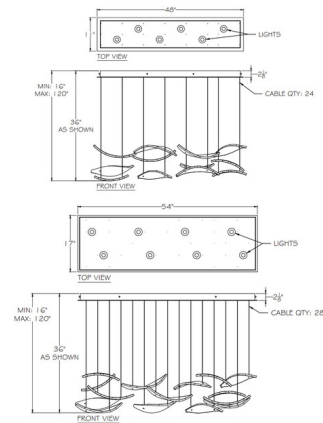

Description

The Elevate Pages Linear Pendant raises your room to new heights with its shimmering pages that reflect light and shadows across your space. Each page is composed of two pieces of fused glass, appearing to flow from the cables. Not suitable for vaulted ceilings. Note: Due to the weight of this fixture, additional ceiling support is required.

Specifications

COLOR Frozen
 BODY FINISH Silver Leaf
 WATTAGE 39W
 DIMMER Standard 120V
 DIMENSIONS 50"L x 11"W x 16"H
 BULB INCLUDED 6 x MR16/GU10/6.5W/120V LED
 COUNTRY OF ORIGIN United States

Technical Information

PRODUCT DIMENSIONS Min/Max Adjustable Length: 16" - 120"
 LAMP COLOR 2700K
 LUMENS/WATT 461.54
 LUMINOUS FLUX 3000 lumens

Shown in silver leaf / frozen

CLICK TO VIEW PRODUCT

Notes: