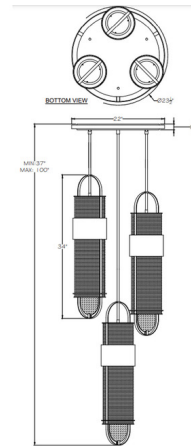

Description

The Bond Round Tube Multi Light Pendant is an illuminated masterpiece for your home. Handcrafted glass cylinders are set in the smooth metal frame, and cast lustrous shadows across your room. Individual Pendants can be placed to your desire. Note: Due to the weight of this fixture, additional ceiling support is required.

Shown in black / silver leaf / diamond blanket

Specifications

COLOR Diamond Blanket
BODY FINISH Black / Silver Leaf
WATTAGE 72W
DIMMER Low Voltage Electronic
DIMENSIONS 23.5"W x 34"H
INTEGRATED LED MODULE 6 x LED/12W/120V LED
COUNTRY OF ORIGIN United States

Technical Information

PRODUCT DIMENSIONS Min/Max Adjustable Length: 37" - 100"
LAMP COLOR 3000K
LUMENS/WATT 600.00
LUMINOUS FLUX 7200 lumens

CLICK TO VIEW PRODUCT

Notes: