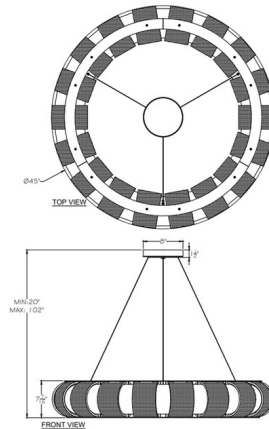

### Specifications

COLOR . . . . . Diamond Blanket  
BODY FINISH . . . . . Gold  
WATTAGE . . . . . 144W  
DIMMER . . . . . Low Voltage Electronic  
DIMENSIONS . . . . . 45"W x 7.4"H  
INTEGRATED LED MODULE . . . . . 18 x LED/8W/120V LED  
COUNTRY OF ORIGIN . . . . . United States

### Technical Information

PRODUCT DIMENSIONS . . . . . Min/Max Adjustable Length: 20" - 102"  
LAMP COLOR . . . . . 3000K  
LUMENS/WATT . . . . . 1,800.00  
LUMINOUS FLUX . . . . . 14400 lumens

Shown in gold / diamond blanket