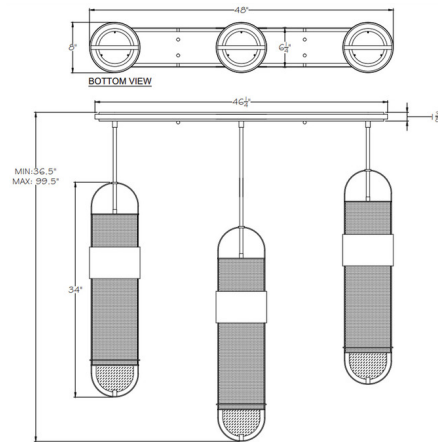

Description

The Bond Linear Multi Light Pendant is an illuminated masterpiece for your home. Handcrafted glass cylinders are set in the smooth metal frame, and cast lustrous shadows across your room. Individual Pendants can be placed to your desire. Note: Due to the weight of this fixture, additional ceiling support is required.

Specifications

COLOR Bahama Sand
 BODY FINISH Silver Leaf
 WATTAGE 72W
 DIMMER Low Voltage Electronic
 DIMENSIONS 48"L x 8"W x 34"H
 INTEGRATED LED MODULE 6 x LED/12W/120V LED
 COUNTRY OF ORIGIN United States

Technical Information

PRODUCT DIMENSIONS Min/Max Adjustable Length:
 LAMP COLOR 3000K
 LUMENS/WATT 600.00
 LUMINOUS FLUX 7200 lumens

Shown in silver leaf / bahama sand

CLICK TO VIEW PRODUCT

Notes: