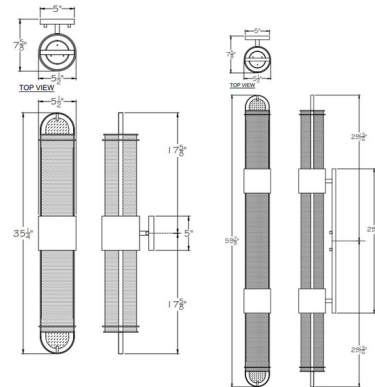

CLICK TO VIEW PRODUCT

Notes: