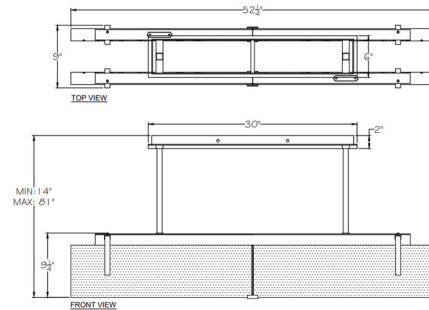

### Description

The Terra Linear Pendant brings a rich, textured look to your interior space. The textured hand cut Crystal, held by metal accents, casts warm shadows across your room. Canopy: 30 inch x 6 inch rectangle. Note: Due to the weight of this fixture, additional ceiling support is required.

### Specifications

COLOR	Antiqued Gold Leaf
BODY FINISH	Gold Leaf
WATTAGE	96W
DIMMER	Low Voltage Electronic
DIMENSIONS	52.25"L x 9"W x 9.25"H
INTEGRATED LED MODULE	4 x LED/24W/120V LED
COUNTRY OF ORIGIN	United States

### Technical Information

PRODUCT DIMENSIONS	Min/Max Adjustable Length: 14" - 81"
LAMP COLOR	3000K
LUMENS/WATT	400.00
LUMINOUS FLUX	9600 lumens

CLICK TO VIEW PRODUCT

Notes: