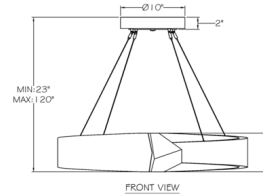

Description

The Strata Hug Pendant is a sculptural masterpiece of lighting, perfect in your interior space. The smooth frame emits energy of light through the hand carved crystal, casting radiant shadows across your room. Note: Due to the weight of this fixture, additional ceiling support is required.

Shown in soft bronze / crystal

Specifications

COLOR	Crystal
BODY FINISH	Soft Bronze
WATTAGE	36W
DIMMER	Low Voltage Electronic
DIMENSIONS	32"W x 6"H
INTEGRATED LED MODULE	10 x LED/3.6W/120V LED
COUNTRY OF ORIGIN	United States

Technical Information

PRODUCT DIMENSIONS	Min-Max Overall Height: 23" - 120"
LAMP COLOR	3000K
LUMENS/WATT	1,666.67
LUMINOUS FLUX	6000 lumens

CLICK TO VIEW PRODUCT

Notes: