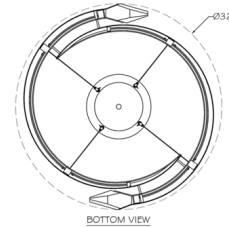

Description

The Strata Hug Pendant is a sculptural masterpiece of lighting, perfect in your interior space. The smooth frame emits energy of light through the hand carved crystal, casting radiant shadows across your room. Note: Due to the weight of this fixture, additional ceiling support is required.

Shown in soft bronze / crystal

Specifications

COLOR	Crystal
BODY FINISH	Soft Bronze
WATTAGE	36W
DIMMER	Low Voltage Electronic
DIMENSIONS	32"W x 6"H
INTEGRATED LED MODULE	10 x LED/3.6W/120V LED
COUNTRY OF ORIGIN	United States

Technical Information

PRODUCT DIMENSIONS	Min-Max Overall Height: 23" - 120"
LAMP COLOR	3000K
LUMENS/WATT	1,666.67
LUMINOUS FLUX	6000 lumens

CLICK TO VIEW PRODUCT

Notes: