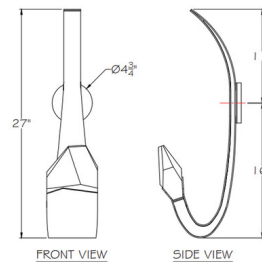

Specifications

COLOR	Crystal
BODY FINISH	Soft Bronze
WATTAGE	6.5W
DIMMER	Low Voltage Electronic
DIMENSIONS	6"W x 27"H x 9.8"D
INTEGRATED LED MODULE	1 x LED/6.5W/120V LED
COUNTRY OF ORIGIN	United States