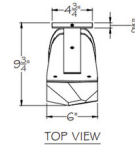

### Specifications

COLOR	Crystal
BODY FINISH	Soft Bronze
WATTAGE	6.5W
DIMMER	Low Voltage Electronic
DIMENSIONS	6"W x 27"H x 9.8"D
INTEGRATED LED MODULE	1 x LED/6.5W/120V LED
COUNTRY OF ORIGIN	United States