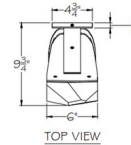

Shown in soft bronze / crystal

Specifications

COLOR	Crystal
BODY FINISH	Soft Bronze
WATTAGE	6.5W
DIMMER	Low Voltage Electronic
DIMENSIONS	6"W x 27"H x 9.8"D
INTEGRATED LED MODULE	1 x LED/6.5W/120V LED
COUNTRY OF ORIGIN	United States