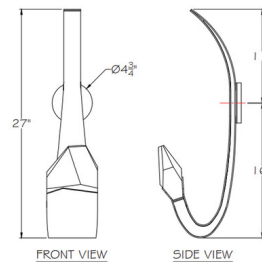

### Description

The Strata Hook Wall Sconce is a sculptural masterpiece of lighting, perfect in your interior space. The smooth frame emits energy of light through the hand carved crystal, casting radiant shadows across your room.

### Specifications

COLOR	Crystal
BODY FINISH	Soft Bronze
WATTAGE	6.5W
DIMMER	Low Voltage Electronic
DIMENSIONS	6"W x 27"H x 9.8"D
INTEGRATED LED MODULE	1 x LED/6.5W/120V LED
COUNTRY OF ORIGIN	United States