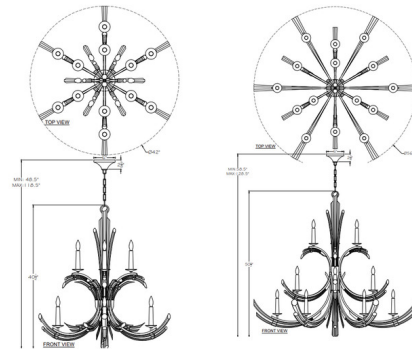

### Description

The Trevi Wisp Chandelier adds a fluid tranquility to your interior space. The smooth frame features gently curved hand carved Crystals that cast dazzling light across your room. Note: Due to the weight of this fixture, additional ceiling support is required.

### Specifications

COLOR . . . . . Crystal  
BODY FINISH . . . . . Silver Leaf  
WATTAGE . . . . . 720W  
DIMMER . . . . . Standard 120V  
DIMENSIONS . . . . . 42"W x 40.5"H  
BULB NOT INCLUDED . . . . . 12 x B10/Candelabra (E12)/60W/120V Incandescent  
OTHER BULB OPTIONS . . . . . 12 x B10/Candelabra (E12)/120V LED  
COUNTRY OF ORIGIN . . . . . United States

### Technical Information

PRODUCT DIMENSIONS . . . . . Min/Max Adjustable Length: 48.5" - 118.5"

CLICK TO VIEW PRODUCT

Notes: