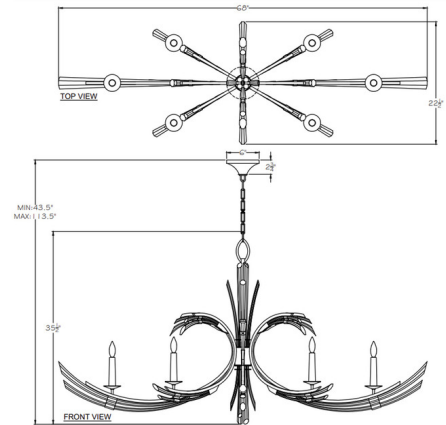

Shown in gold leaf / crystal

Specifications

COLOR	Crystal
BODY FINISH	Gold Leaf
WATTAGE	360W
DIMMER	Standard 120V
DIMENSIONS	68"W x 35.5"H x 22.5"D
BULB NOT INCLUDED	6 x B10/Candelabra (E12)/60W/120V Incandescent
OTHER BULB OPTIONS	10 x B10/Candelabra (E12)/120V LED
COUNTRY OF ORIGIN	United States