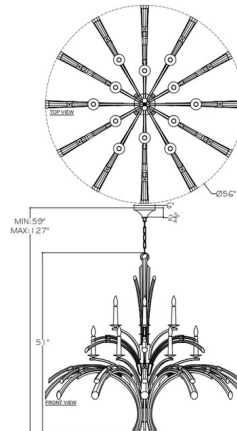

Specifications

COLOR	Crystal
BODY FINISH	Gold Leaf
WATTAGE	720W
DIMMER	Standard 120V
DIMENSIONS	56"W x 51"H
BULB NOT INCLUDED	12 x B10/Candelabra (E12)/60W/120V Incandescent
OTHER BULB OPTIONS	12 x B10/Candelabra (E12)/120V LED
COUNTRY OF ORIGIN	United States

Technical Information

PRODUCT DIMENSIONS Min/Max Adjustable Length: 59" - 127"

CLICK TO VIEW PRODUCT

Notes: