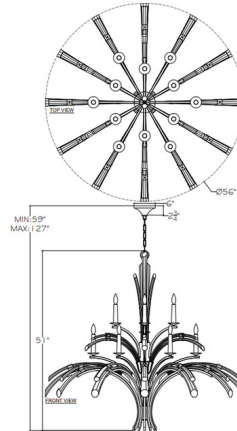

### Specifications

COLOR	Crystal
BODY FINISH	Gold Leaf
WATTAGE	720W
DIMMER	Standard 120V
DIMENSIONS	56"W x 51"H
BULB NOT INCLUDED	12 x B10/Candelabra (E12)/60W/120V Incandescent
OTHER BULB OPTIONS	12 x B10/Candelabra (E12)/120V LED
COUNTRY OF ORIGIN	United States

### Technical Information

PRODUCT DIMENSIONS . . . . . Min/Max Adjustable Length: 59" - 127"

CLICK TO VIEW PRODUCT

Notes: