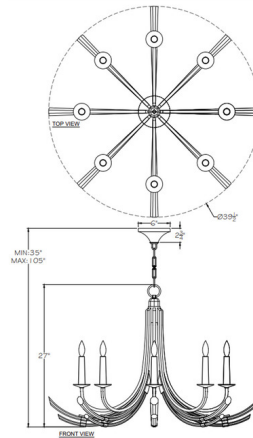

### Specifications

COLOR	Crystal
BODY FINISH	Soft Bronze
WATTAGE	480W
DIMMER	Standard 120V
DIMENSIONS	39.5"W x 27"H
BULB NOT INCLUDED	8 x B10/Candelabra (E12)/60W/120V Incandescent
OTHER BULB OPTIONS	8 x B10/Candelabra (E12)/120V LED
COUNTRY OF ORIGIN	United States

### Technical Information

PRODUCT DIMENSIONS . . . . . Min/Max Adjustable Length: 35" - 105"

CLICK TO VIEW PRODUCT

Notes: