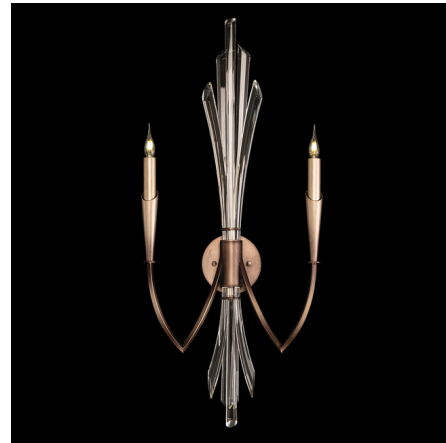

Lightology

lightology.com
866-954-4489
05-17-26

Project: _____

Company: _____

Location: _____ Fixture Type: _____

SPEC #: **FAL1131937**

Approved On: _____ Approved By: _____

Trevi Wall Sconce

By Fine Art Handcrafted Lighting

Description

The Trevi Wall Sconce adds a fluid tranquility to your interior space. The smooth frame features gently curved hand carved Crystals that cast dazzling light across your room.

Shown in soft bronze / crystal

Specifications

COLOR	Crystal
BODY FINISH	Soft Bronze
WATTAGE	120W
DIMMER	Standard 120V
DIMENSIONS	13.8"W x 33"H x 5.5"D
BULB NOT INCLUDED	2 x B10/Candelabra (E12)/60W/120V Incandescent
OTHER BULB OPTIONS	2 x B10/Candelabra (E12)/120V LED
COUNTRY OF ORIGIN	United States