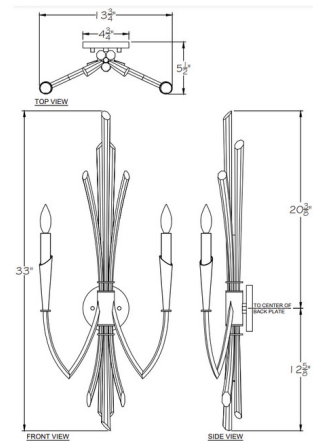

By Fine Art Handcrafted Lighting

Description

The Trevi Wall Sconce adds a fluid tranquility to your interior space. The smooth frame features gently curved hand carved Crystals that cast dazzling light across your room.

Shown in soft bronze / crystal

Specifications

COLOR	Crystal
BODY FINISH	Soft Bronze
WATTAGE	120W
DIMMER	Standard 120V
DIMENSIONS	13.8"W x 33"H x 5.5"D
BULB NOT INCLUDED	2 x B10/Candelabra (E12)/60W/120V Incandescent
OTHER BULB OPTIONS	2 x B10/Candelabra (E12)/120V LED
COUNTRY OF ORIGIN	United States