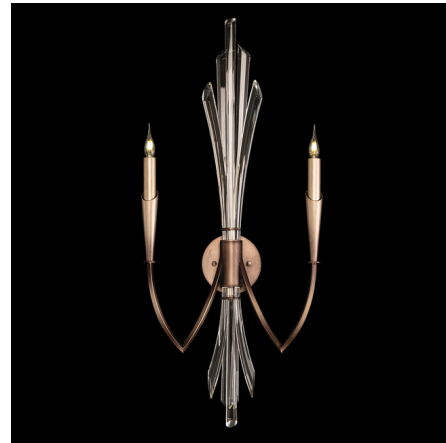

Lightology

lightology.com
866-954-4489
05-18-26

Project: _____

Company: _____

Location: _____ Fixture Type: _____

SPEC #: **FAL1131937**

Approved On: _____ Approved By: _____

Trevi Wall Sconce

By Fine Art Handcrafted Lighting

Description

The Trevi Wall Sconce adds a fluid tranquility to your interior space. The smooth frame features gently curved hand carved Crystals that cast dazzling light across your room.

Shown in soft bronze / crystal

Specifications

COLOR	Crystal
BODY FINISH	Soft Bronze
WATTAGE	120W
DIMMER	Standard 120V
DIMENSIONS	13.8"W x 33"H x 5.5"D
BULB NOT INCLUDED	2 x B10/Candelabra (E12)/60W/120V Incandescent
OTHER BULB OPTIONS	2 x B10/Candelabra (E12)/120V LED
COUNTRY OF ORIGIN	United States