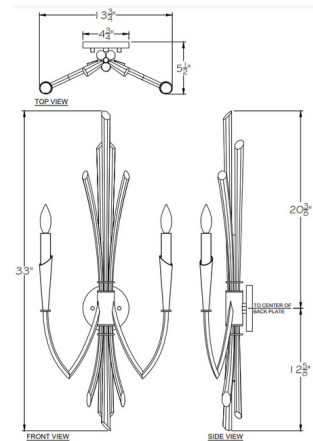

Specifications

COLOR Crystal
 BODY FINISH Soft Bronze
 WATTAGE 120W
 DIMMER Standard 120V
 DIMENSIONS 13.8"W x 33"H x 5.5"D
 BULB NOT INCLUDED 2 x B10/Candelabra (E12)/60W/120V Incandescent
 OTHER BULB OPTIONS 2 x B10/Candelabra (E12)/120V LED
 COUNTRY OF ORIGIN United States