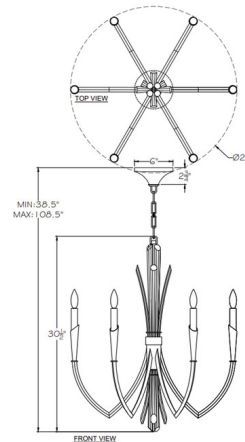

Shown in soft bronze / crystal

Specifications

COLOR	Crystal
BODY FINISH	Soft Bronze
WATTAGE	360W
DIMMER	Standard 120V
DIMENSIONS	26"W x 30.5"H
BULB NOT INCLUDED	6 x B10/Candelabra (E12)/60W/120V Incandescent
OTHER BULB OPTIONS	6 x B10/Candelabra (E12)/120V LED
COUNTRY OF ORIGIN	United States

Technical Information

PRODUCT DIMENSIONS	Min/Max Adjustable Length: 38.5" - 108.5"
------------------------------	---

CLICK TO VIEW PRODUCT

Notes: