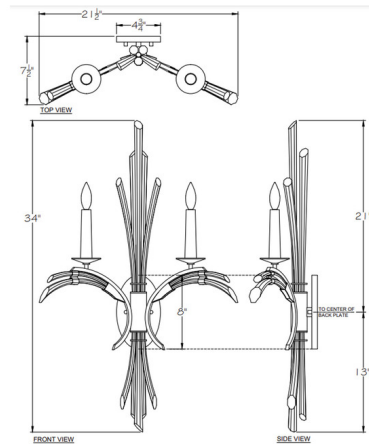

By Fine Art Handcrafted Lighting

Description

The Trevi Arc Wall Sconce adds a fluid tranquility to your interior space. The smooth frame features gently curved hand carved Crystals that cast dazzling light across your room.

Shown in gold leaf / crystal

Specifications

COLOR	Crystal
BODY FINISH	Gold Leaf
WATTAGE	120W
DIMMER	Standard 120V
DIMENSIONS	21.5"W x 34"H x 7.5"D
BULB NOT INCLUDED	2 x B10/Candelabra (E12)/60W/120V Incandescent
OTHER BULB OPTIONS	2 x B10/Candelabra (E12)/120V LED
COUNTRY OF ORIGIN	United States