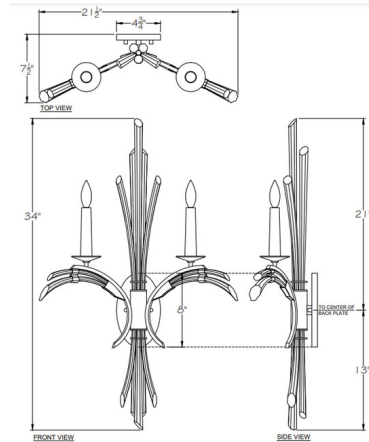

By Fine Art Handcrafted Lighting

Description

The Trevi Arc Wall Sconce adds a fluid tranquility to your interior space. The smooth frame features gently curved hand carved Crystals that cast dazzling light across your room.

Shown in gold leaf / crystal

Specifications

COLOR Crystal
 BODY FINISH Gold Leaf
 WATTAGE 120W
 DIMMER Standard 120V
 DIMENSIONS 21.5"W x 34"H x 7.5"D
 BULB NOT INCLUDED 2 x B10/Candelabra (E12)/60W/120V Incandescent
 OTHER BULB OPTIONS 2 x B10/Candelabra (E12)/120V LED
 COUNTRY OF ORIGIN United States