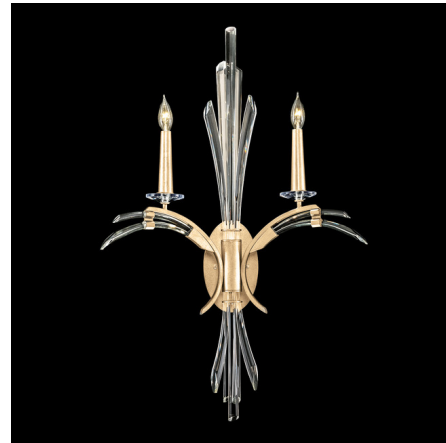

Lightology

lightology.com
866-954-4489
05-17-26

Project: _____

Company: _____

Location: _____ Fixture Type: _____

SPEC #: **FAL1131942**

Approved On: _____ Approved By: _____

Trevi Arc Wall Sconce

By Fine Art Handcrafted Lighting

Description

The Trevi Arc Wall Sconce adds a fluid tranquility to your interior space. The smooth frame features gently curved hand carved Crystals that cast dazzling light across your room.

Shown in gold leaf / crystal

Specifications

COLOR	Crystal
BODY FINISH	Gold Leaf
WATTAGE	120W
DIMMER	Standard 120V
DIMENSIONS	21.5"W x 34"H x 7.5"D
BULB NOT INCLUDED	2 x B10/Candelabra (E12)/60W/120V Incandescent
OTHER BULB OPTIONS	2 x B10/Candelabra (E12)/120V LED
COUNTRY OF ORIGIN	United States