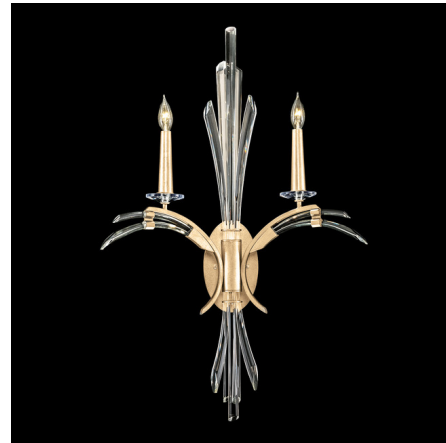

Lightology

lightology.com
866-954-4489
07-07-26

Project: _____

Company: _____

Location: _____ Fixture Type: _____

SPEC #: **FAL1131942**

Approved On: _____ Approved By: _____

Trevi Arc Wall Sconce

By Fine Art Handcrafted Lighting

Description

The Trevi Arc Wall Sconce adds a fluid tranquility to your interior space. The smooth frame features gently curved hand carved Crystals that cast dazzling light across your room.

Shown in gold leaf / crystal

Specifications

COLOR Crystal
 BODY FINISH Gold Leaf
 WATTAGE 120W
 DIMMER Standard 120V
 DIMENSIONS 21.5"W x 34"H x 7.5"D
 BULB NOT INCLUDED 2 x B10/Candelabra (E12)/60W/120V Incandescent
 OTHER BULB OPTIONS 2 x B10/Candelabra (E12)/120V LED
 COUNTRY OF ORIGIN United States