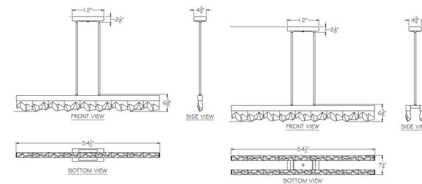

### Specifications

COLOR . . . . . Crystal  
 BODY FINISH . . . . . Soft Bronze  
 WATTAGE . . . . . 108W  
 DIMMER . . . . . Low Voltage Electronic  
 DIMENSIONS . . . . . 54.5"L x 2"W x 6.625"H  
 INTEGRATED LED MODULE . . . . . 3 x LED/36W/120V LED  
 COUNTRY OF ORIGIN . . . . . United States

### Technical Information

PRODUCT DIMENSIONS . . Downrods: Two 3", Two 6", Four 12" and Four 18" Included  
 LAMP COLOR . . . . . 3000K  
 LUMENS/WATT . . . . . 166.67  
 LUMINOUS FLUX . . . . . 6000 lumens