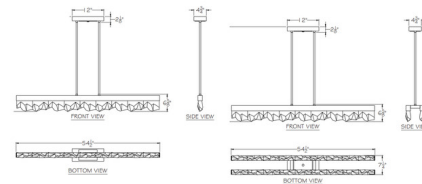

By Fine Art Handcrafted Lighting

Description

The Strata Linear Pendant is a sculptural masterpiece of lighting, perfect in your interior space. The smooth frame emits energy of light through the hand carved crystal, casting radiant shadows across your room. Available with a Single or Double linear bar options.

Shown in soft bronze / crystal

Specifications

COLOR Crystal
BODY FINISH Soft Bronze
WATTAGE 108W
DIMMER Low Voltage Electronic
DIMENSIONS 54.5"L x 2"W x 6.625"H
INTEGRATED LED MODULE 3 x LED/36W/120V LED
COUNTRY OF ORIGIN United States

Technical Information

PRODUCT DIMENSIONS . . Downrods: Two 3", Two 6", Four 12" and Four 18" Included
LAMP COLOR 3000K
LUMENS/WATT 166.67
LUMINOUS FLUX 6000 lumens

CLICK TO VIEW PRODUCT

Notes: