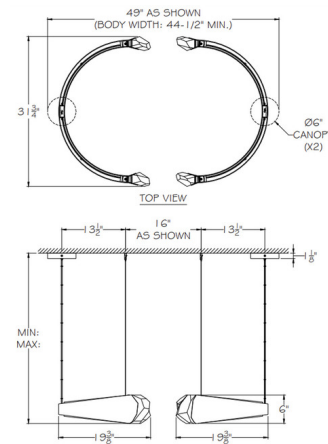

### Description

The Strata Cuff Pendant is a sculptural masterpiece of lighting, perfect in your interior space. The smooth frame emits energy of light through the hand carved crystal, casting radiant shadows across your room. This Pendant includes two separate C shaped pendants with two canopies and four anchor points, allowing various installation options. Note: Due to the weight of this fixture, additional ceiling support is required.

### Specifications

COLOR . . . . . Crystal  
 BODY FINISH . . . . . Gold Leaf  
 WATTAGE . . . . . 78W  
 DIMMER . . . . . Low Voltage Electronic  
 DIMENSIONS . . . . . 49"W x 6"H x 1"D  
 INTEGRATED LED MODULE . . . . . 12 x LED/6.5W/120V LED  
 COUNTRY OF ORIGIN . . . . . United States

### Technical Information

PRODUCT DIMENSIONS . . . . . Min/Max Adjustable Length: 10" - 76"  
 LAMP COLOR . . . . . 3000K  
 LUMENS/WATT . . . . . 1,107.69  
 LUMINOUS FLUX . . . . . 7200 lumens

Shown in gold leaf / crystal