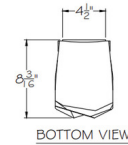

### Specifications

|                       |                        |
|-----------------------|------------------------|
| COLOR                 | Crystal                |
| BODY FINISH           | Gold Leaf              |
| WATTAGE               | 13W                    |
| DIMMER                | Low Voltage Electronic |
| DIMENSIONS            | 6"W x 15.8"H x 8.3"D   |
| INTEGRATED LED MODULE | 2 x LED/6.5W/120V LED  |
| COUNTRY OF ORIGIN     | United States          |