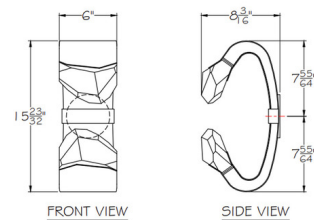

By Fine Art Handcrafted Lighting

Description

The Strata Cuff Wall Sconce is a sculptural masterpiece of lighting, perfect in your interior space. The smooth frame emits energy of light through the hand carved crystal, casting radiant shadows across your room.

Shown in gold leaf / crystal

Specifications

COLOR	Crystal
BODY FINISH	Gold Leaf
WATTAGE	13W
DIMMER	Low Voltage Electronic
DIMENSIONS	6"W x 15.8"H x 8.3"D
INTEGRATED LED MODULE	2 x LED/6.5W/120V LED
COUNTRY OF ORIGIN	United States