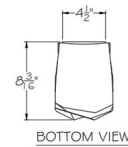

Shown in gold leaf / crystal

Specifications

COLOR	Crystal
BODY FINISH	Gold Leaf
WATTAGE	13W
DIMMER	Low Voltage Electronic
DIMENSIONS	6"W x 15.8"H x 8.3"D
INTEGRATED LED MODULE	2 x LED/6.5W/120V LED
COUNTRY OF ORIGIN	United States