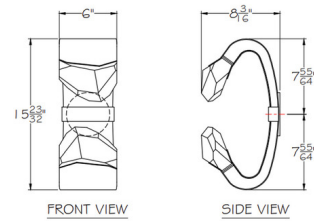

### Specifications

|                       |                        |
|-----------------------|------------------------|
| COLOR                 | Crystal                |
| BODY FINISH           | Gold Leaf              |
| WATTAGE               | 13W                    |
| DIMMER                | Low Voltage Electronic |
| DIMENSIONS            | 6"W x 15.8"H x 8.3"D   |
| INTEGRATED LED MODULE | 2 x LED/6.5W/120V LED  |
| COUNTRY OF ORIGIN     | United States          |