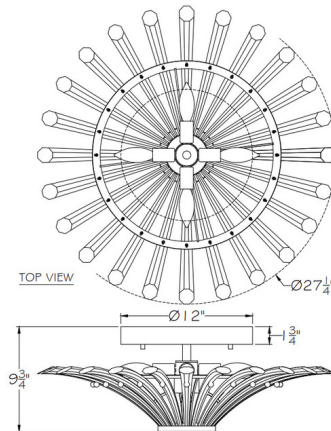

By Fine Art Handcrafted Lighting

Description

The Trevi Semi Flush Ceiling Light Fixture adds a fluid tranquility to your interior space. The smooth frame features gently curved hand carved Crystals that cast dazzling light across your room.

Shown in gold leaf / crystal

Specifications

COLOR	Crystal
BODY FINISH	Gold Leaf
WATTAGE	240W
DIMMER	Standard 120V
DIMENSIONS	27.25"W x 9.75"H
BULB NOT INCLUDED	4 x B10/Candelabra (E12)/60W/120V Incandescent
OTHER BULB OPTIONS	4 x B10/Candelabra (E12)/120V LED
COUNTRY OF ORIGIN	United States