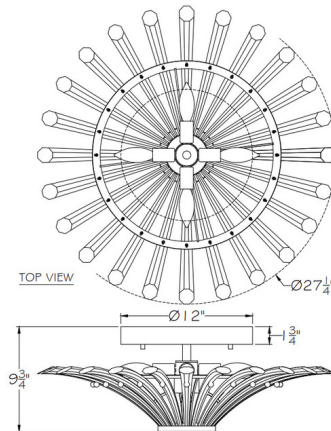

Description

The Trevi Semi Flush Ceiling Light Fixture adds a fluid tranquility to your interior space. The smooth frame features gently curved hand carved Crystals that cast dazzling light across your room.

Shown in gold leaf / crystal

Specifications

COLOR	Crystal
BODY FINISH	Gold Leaf
WATTAGE	240W
DIMMER	Standard 120V
DIMENSIONS	27.25"W x 9.75"H
BULB NOT INCLUDED	4 x B10/Candelabra (E12)/60W/120V Incandescent
OTHER BULB OPTIONS	4 x B10/Candelabra (E12)/120V LED
COUNTRY OF ORIGIN	United States