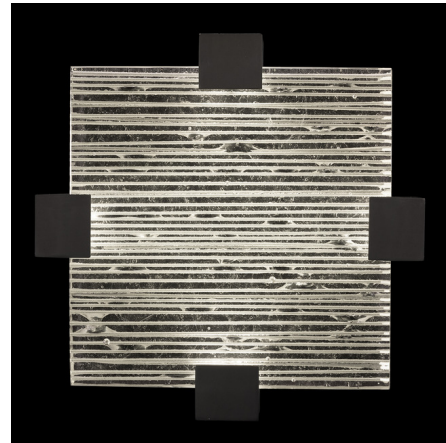

Lightology

lightology.com
866-954-4489
05-20-26

Project: _____

Company: _____

Location: _____ Fixture Type: _____

SPEC #: **FAL1131959**

Approved On: _____ Approved By: _____

Terra Rake Wall Sconce / Ceiling Light

By Fine Art Handcrafted Lighting

Description

The Terra Rake Wall Sconce / Ceiling Light is inspired by the Zen patterns formed by tiny pebbles of sand. The Rake glass casts warm shadows across your room. May be used on the wall or ceiling. ADA compliant when used on the wall.

Shown in black / rake

Specifications

COLOR	Rake
BODY FINISH	Black
WATTAGE	40W
DIMMER	Low Voltage Electronic
DIMENSIONS	16.75"W x 3.75"H x 16.75"D
INTEGRATED LED MODULE	4 x LED/10W/120V LED
COUNTRY OF ORIGIN	United States