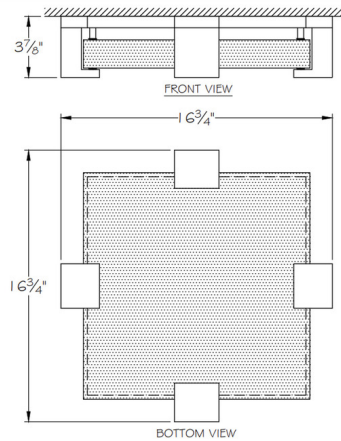

Shown in black / rake

Specifications

COLOR	Rake
BODY FINISH	Black
WATTAGE	40W
DIMMER	Low Voltage Electronic
DIMENSIONS	16.75"W x 3.75"H x 16.75"D
INTEGRATED LED MODULE	4 x LED/10W/120V LED
COUNTRY OF ORIGIN	United States