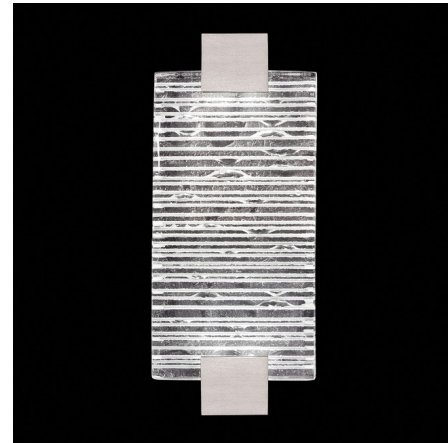

Lightology

lightology.com
866-954-4489
04-25-26

Project: _____

Company: _____

Location: _____ Fixture Type: _____

SPEC #: **FAL1131963**

Approved On: _____ Approved By: _____

Terra Rake Wall Sconce

By Fine Art Handcrafted Lighting

Description

The Terra Rake Wall Sconce is inspired by the Zen patterns formed by tiny pebbles of sand. The Rake glass, held by metal accents, casts warm shadows across your room.

Shown in silver leaf / rake

Specifications

| | |
|---------------------------------|--------------------------|
| COLOR | Rake |
| BODY FINISH | Silver Leaf |
| WATTAGE | 19W |
| DIMMER | Low Voltage Electronic |
| DIMENSIONS | 6.25"W x 11.75"H x 3.5"D |
| INTEGRATED LED MODULE | 2 x LED/9.5W/120V LED |
| COUNTRY OF ORIGIN | United States |