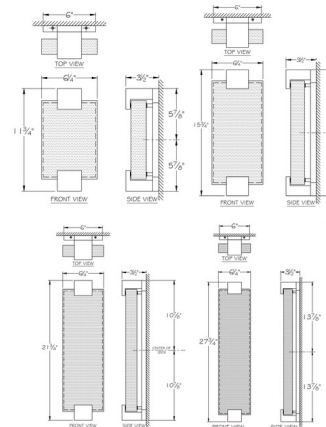

Shown in silver leaf / rake

Specifications

| | |
|---------------------------------|--------------------------|
| COLOR | Rake |
| BODY FINISH | Silver Leaf |
| WATTAGE | 19W |
| DIMMER | Low Voltage Electronic |
| DIMENSIONS | 6.25"W x 11.75"H x 3.5"D |
| INTEGRATED LED MODULE | 2 x LED/9.5W/120V LED |
| COUNTRY OF ORIGIN | United States |