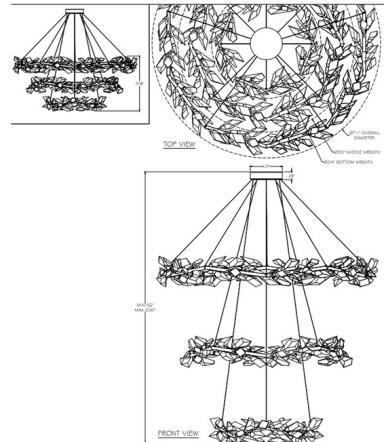

Description

The Foret Triple Pendant draws inspiration from nature and its majestic forest. The band of this piece is adorned with hand cut faceted crystal leaves. Note: Due to the weight of this fixture, additional ceiling support is required.

Shown in gold leaf / crystal

Specifications

COLOR	Crystal
BODY FINISH	Gold Leaf
WATTAGE	2100W
DIMMER	Standard 120V
DIMENSIONS	71"W x 30.5"H
BULB NOT INCLUDED	35 x B10/Candelabra (E12)/60W/120V Incandescent
OTHER BULB OPTIONS	35 x B10/Candelabra (E12)/120V LED
COUNTRY OF ORIGIN	United States

Technical Information

PRODUCT DIMENSIONS Min/Max Adjustable Length: 56" - 200"

CLICK TO VIEW PRODUCT

Notes: