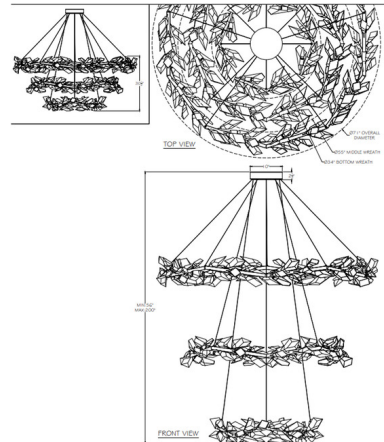

By Fine Art Handcrafted Lighting

Description

The Foret Triple Pendant draws inspiration from nature and its majestic forest. The band of this piece is adorned with hand cut faceted crystal leaves. Note: Due to the weight of this fixture, additional ceiling support is required.

Specifications

COLOR	Crystal
BODY FINISH	Gold Leaf
WATTAGE	2100W
DIMMER	Standard 120V
DIMENSIONS	71"W x 30.5"H
BULB NOT INCLUDED	35 x B10/Candelabra (E12)/60W/120V Incandescent
OTHER BULB OPTIONS	35 x B10/Candelabra (E12)/120V LED
COUNTRY OF ORIGIN	United States

Technical Information

PRODUCT DIMENSIONS	Min/Max Adjustable Length: 56" - 200"
--------------------	---------------------------------------

Shown in gold leaf / crystal

CLICK TO VIEW PRODUCT

Notes: